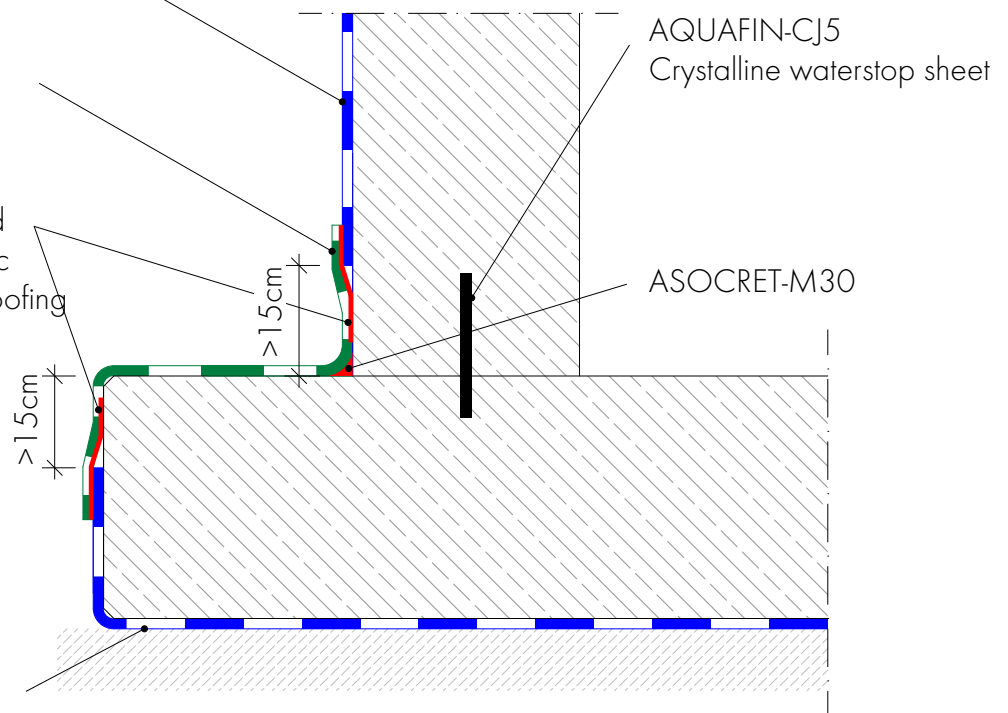

AQUAFIN®-WM12 Green concrete bonded waterproofing sheet
Floor/wall transition
Protruding floor slab

AQUAFIN-WM12
Green concrete bonded
waterproofing sheet

AQUAFIN-RB400
Rapid cementitious
waterproofing

KSK-Abschlussband
Self-adhesive, fabric
laminated waterproofing
tape

AQUAFIN-WM12
Green concrete bonded waterproofing sheet

KSK-Abschlussband in the overlapping area AQUAFIN-WM12 / -RB400 10cm
half overlapped